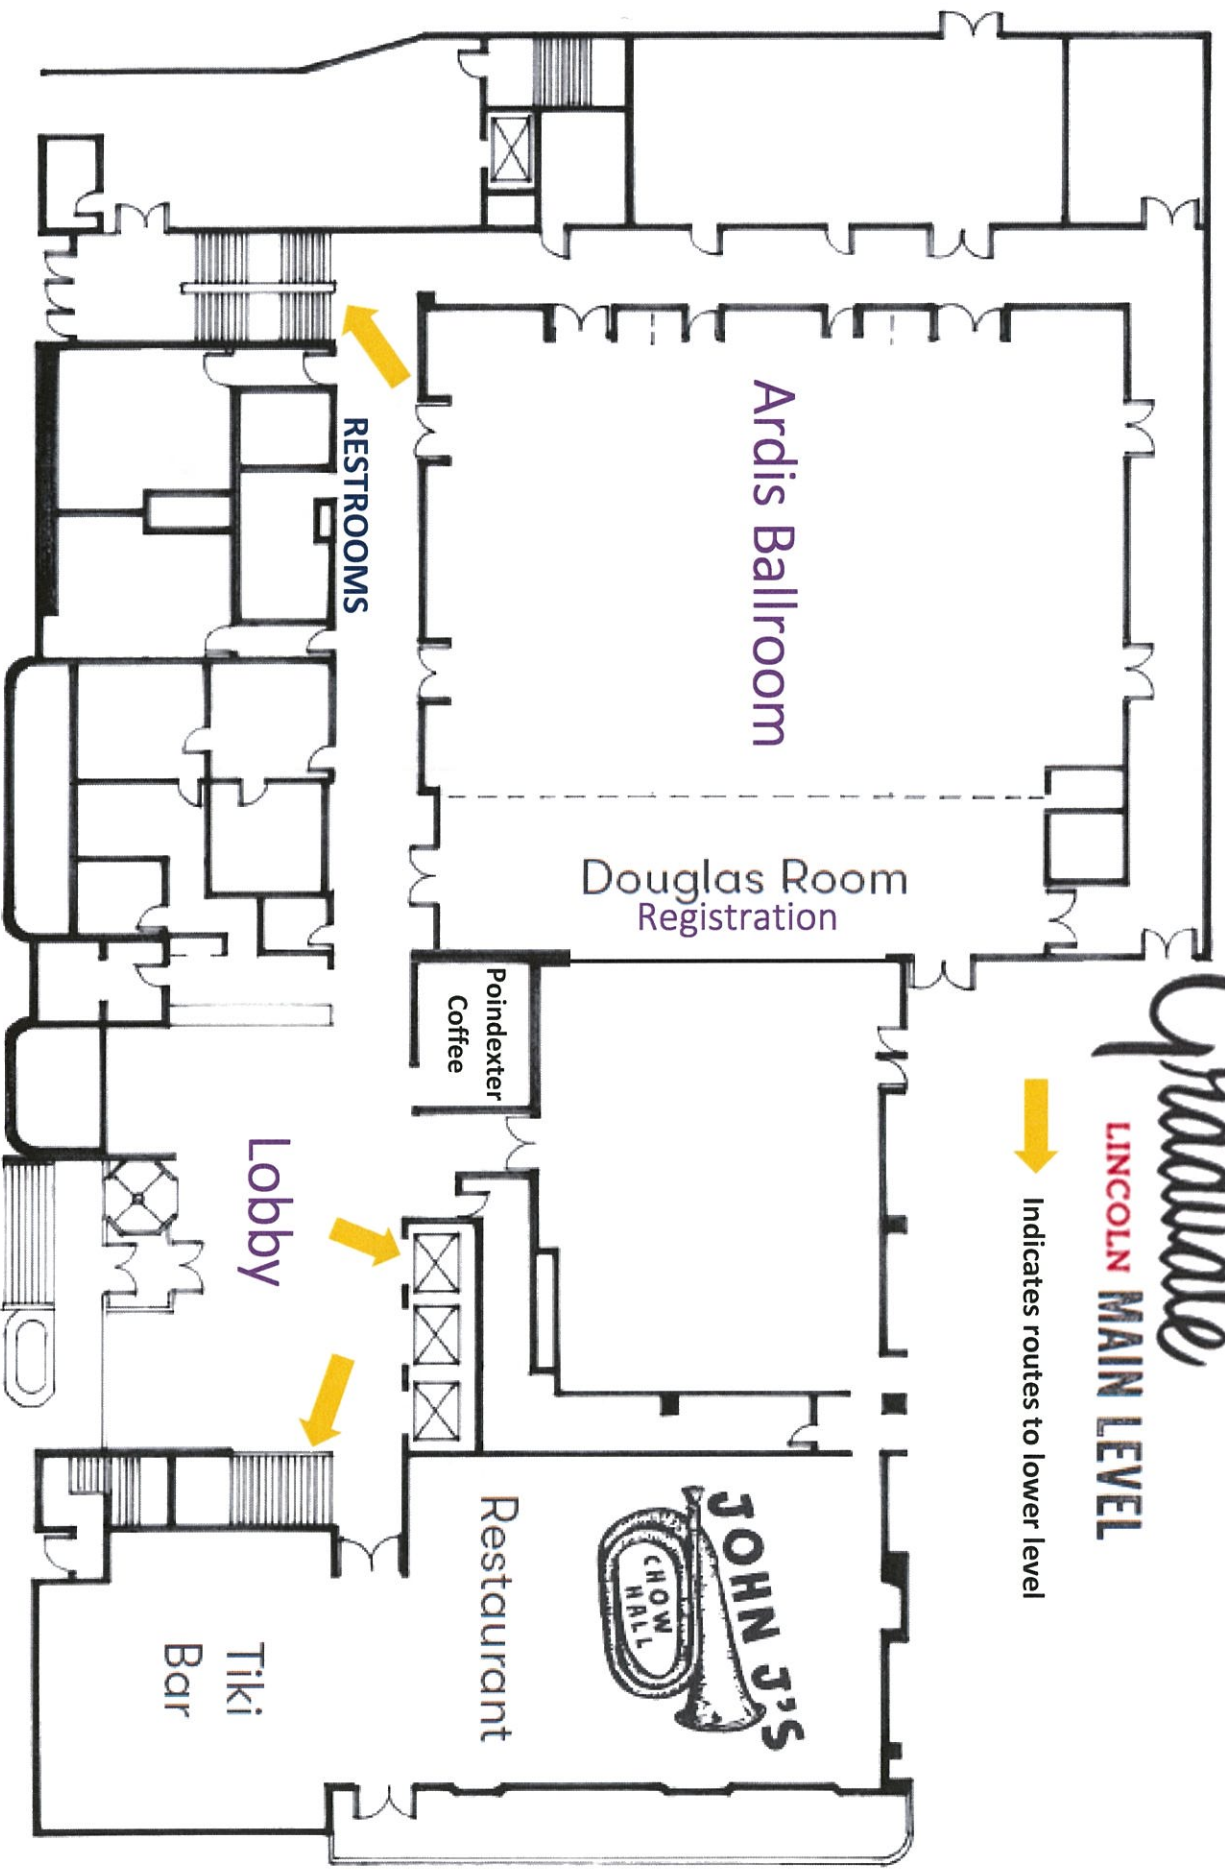

Graduate LINCOLN MAIN LEVEL

↓ Indicates routes to lower level

9th Street

P Street

LOWER LEVEL

Rozier Room

Crouch + Rodgers Room

RESTROOMS

Legends Ballroom