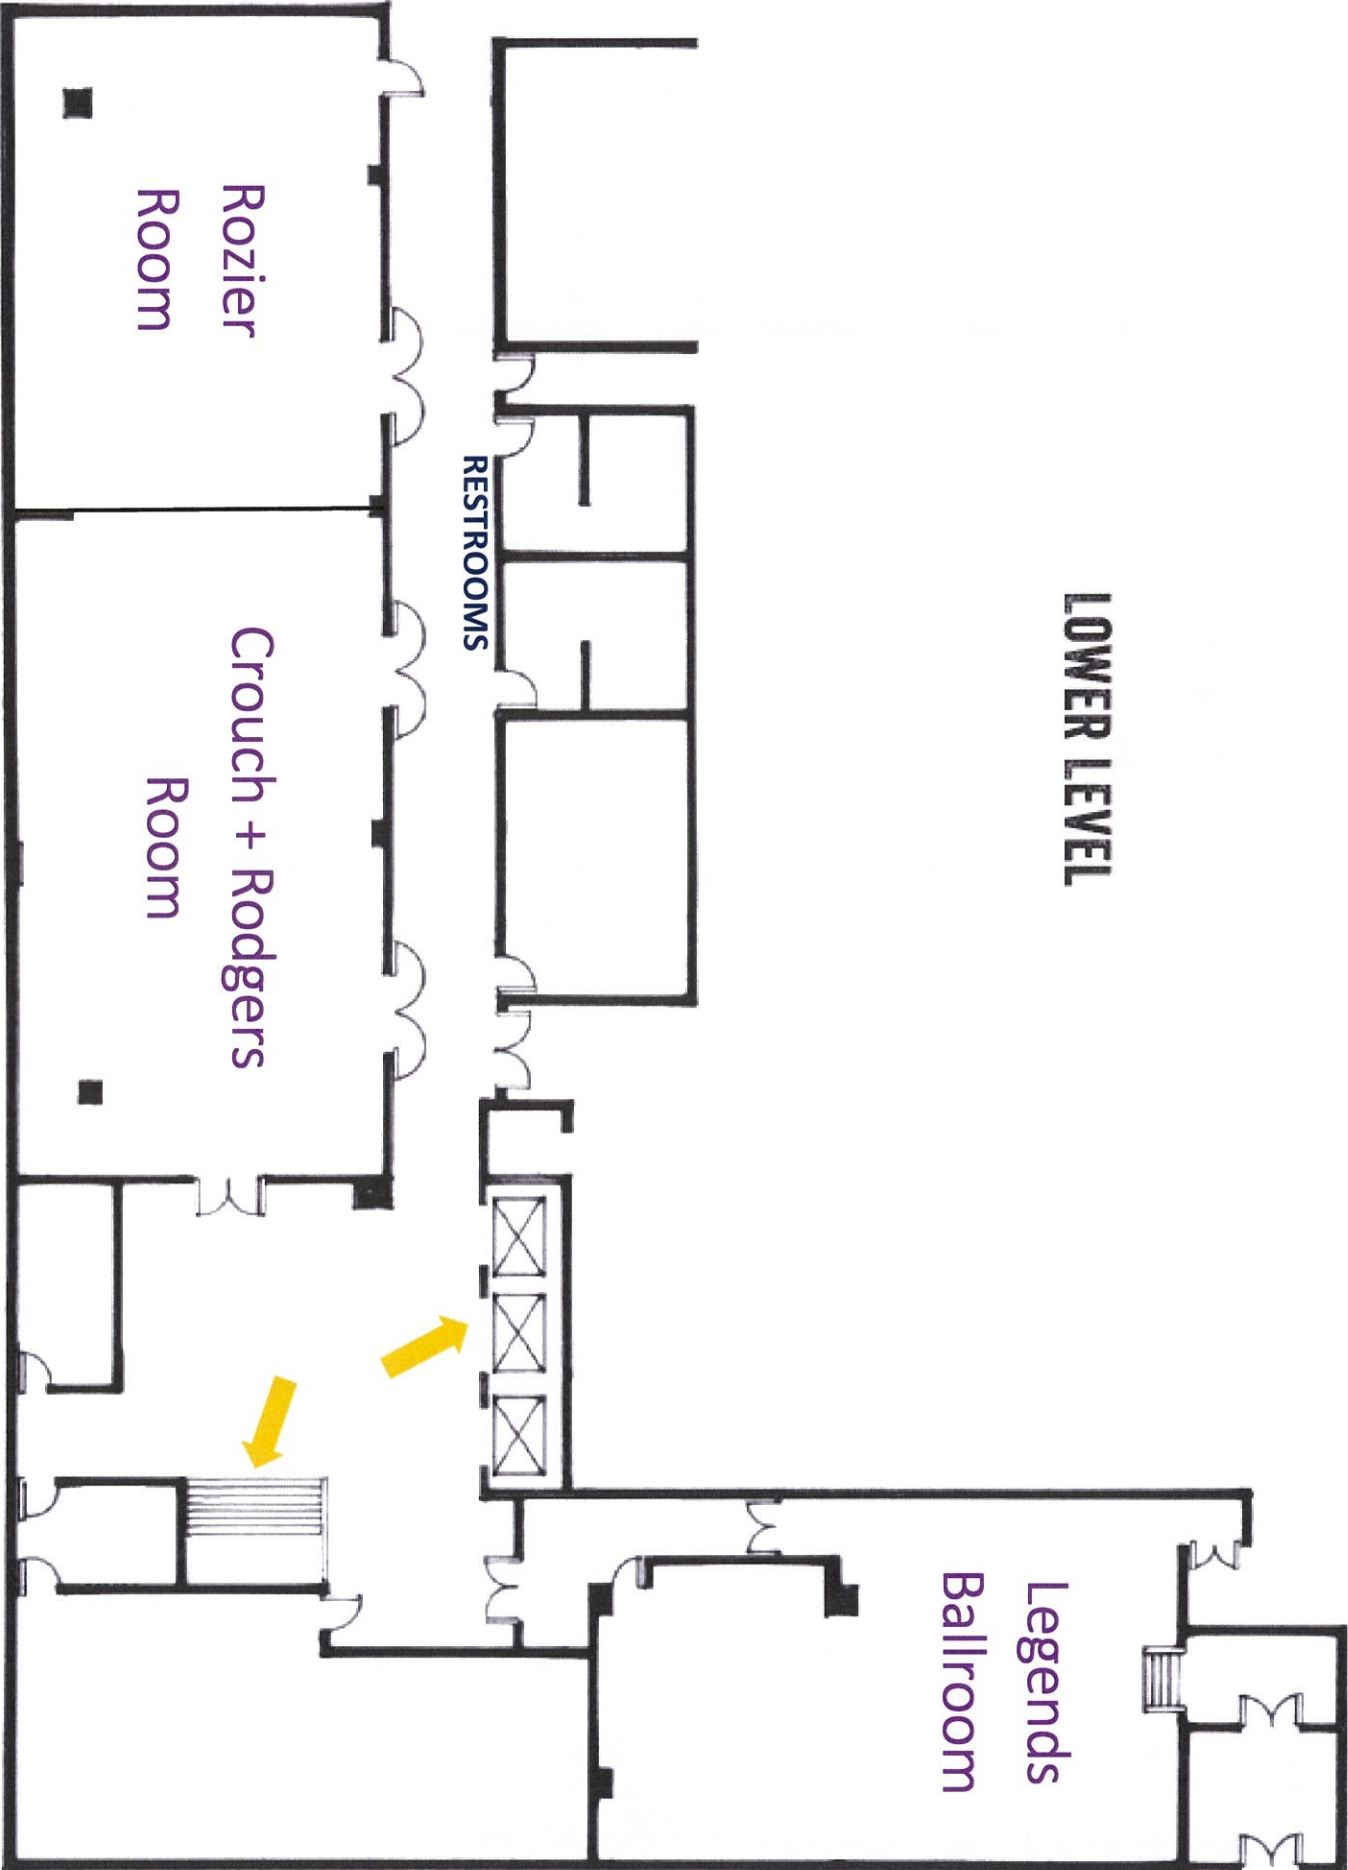

Graduate LINCOLN MAIN LEVEL

↓ Indicates routes to lower level

9th Street

P Street

LOWER LEVEL

Rozier Room

Crouch + Rodgers Room

RESTROOMS

Legends Ballroom